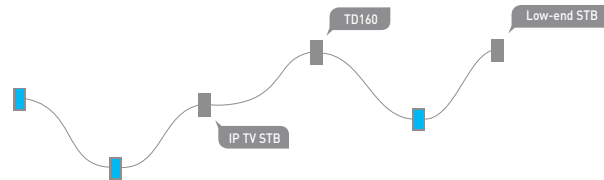

“Go Digital
Be Interactive”

TD160 Specification