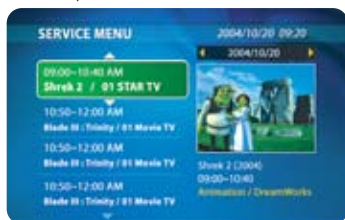

Basic Components

- TD160(STB)
- Power adaptor and cable, AV cable
- S-video cable
- Remote controller with batteries
- LAN Cable

TD160 - Graphic User Interface